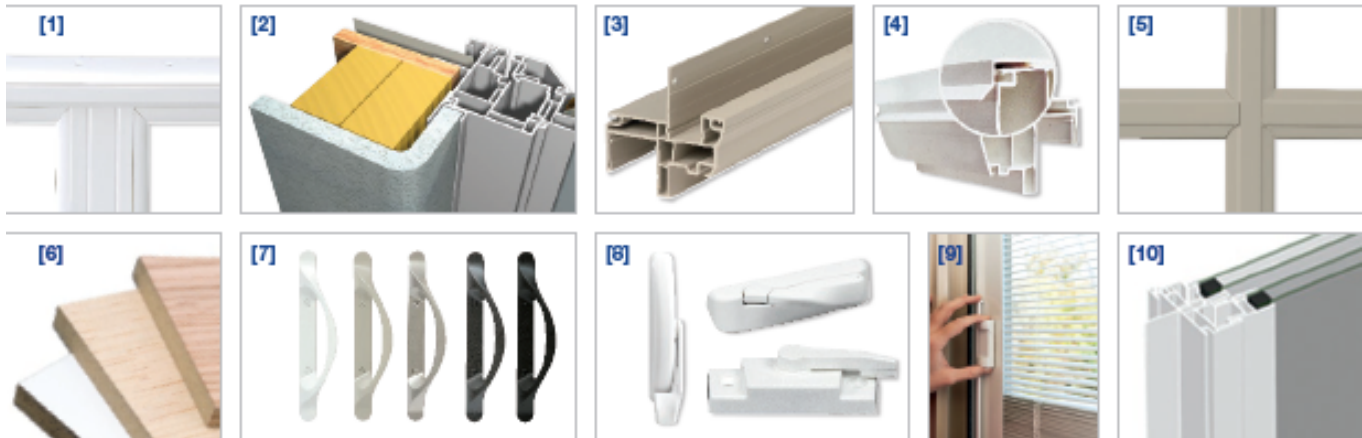

Our Quality is in the Details

[1] MULLION POST Next Dimension Pro windows utilize an aluminum reinforced T-bar mullion post between two windows to provide an attractive appearance, added strength and to prevent air and water infiltration.

[2] DRYWALL RETURN This accessory provides a groove for drywall to slide into, providing a sleek, finished interior edge.

[3] INTEGRAL J-CHANNEL *(Pro & Classic Only)* Provides a smooth, finished edge for vinyl siding applications. Available on single hung, slider, picture and radius.

[4] DRIP CAP Just another detail we added to the top of the mull to ensure water stays out.

[5] GRILLES 3/4" profiled aluminum grilles are color matched to the unit and installed within the insulated glass airspace. This provides the look of authentic divided lite and allows for easy cleaning. 5/8" and 7/8" putty simulated divided lite grilles are available in Signature and Classic windows.

[6] EXTENSION JAMBS Extension jambs are available in pine and oak for stained interiors or in white for painted interiors. These are available as a separate kit or applied.

[7] SLIDING PATIO DOOR HARDWARE Our patio door handles feature a versatile "D" shape in white, clay, satin nickel, faux bronze or black to coordinate with your door color.

[8] WINDOW HARDWARE The beauty of Next Dimension windows is carried right down to the sleek design of our hardware. They are available in clay, white or black to match the units.

[9] BLINDS BETWEEN THE GLASS *(Patio Door Only)* Control light and privacy with blinds between the glass. This no-cord, easy-to-clean option adds lift and tilt features, simple operation and long-lasting performance.

[10] EASY-OUT™ SASH SYSTEM *(Pro Only)* A feature unique to Next Dimension Pro models, the Easy-Out Sash System is designed for easy removal of the entire lower sash, making installation and replacement easier than ever. And, the Easy-Out Sash System's pocket design creates consistent pressure against the weatherstrip, meaning no loss in air and water performance.